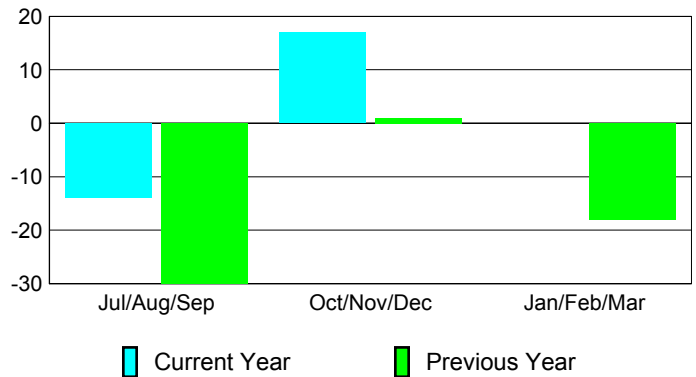

Membership Results
2012-2013

Membership
2011-2012

Month	Net Memb Goal	Actual New Memb	Actual Dropped Memb	Gain/Loss of Memb	Gain/Loss of Memb
Jul/Aug/Sep	15	32	-46	-14	-30
Oct/Nov/Dec	10	56	-39	17	1
Jan/Feb/Mar	5				-18
Totals	30	88	-85	3	-47

Membership Results 2012-2013

Goal, New, Dropped, Gain/Loss

Comparison of Membership Gain/Loss

Current Year Compared to the Previous Year

Gender Comparison 2012-2013

Jul/Aug/Sep

Oct/Nov/Dec

Jan/Feb/Mar