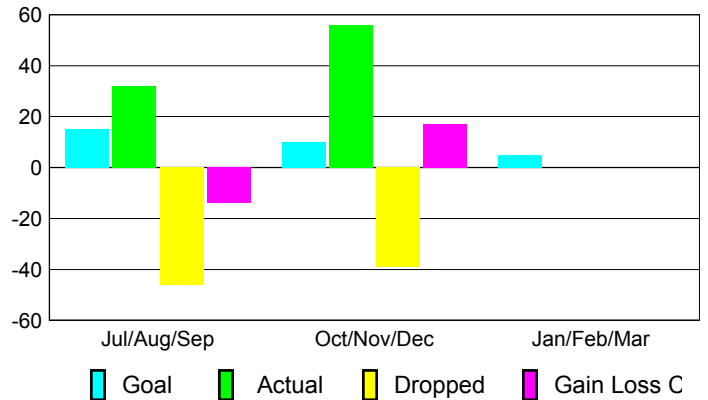

Membership Results 2012-2013

Goal, New, Dropped, Gain/Loss

Comparison of Membership Gain/Loss

Current Year Compared to the Previous Year